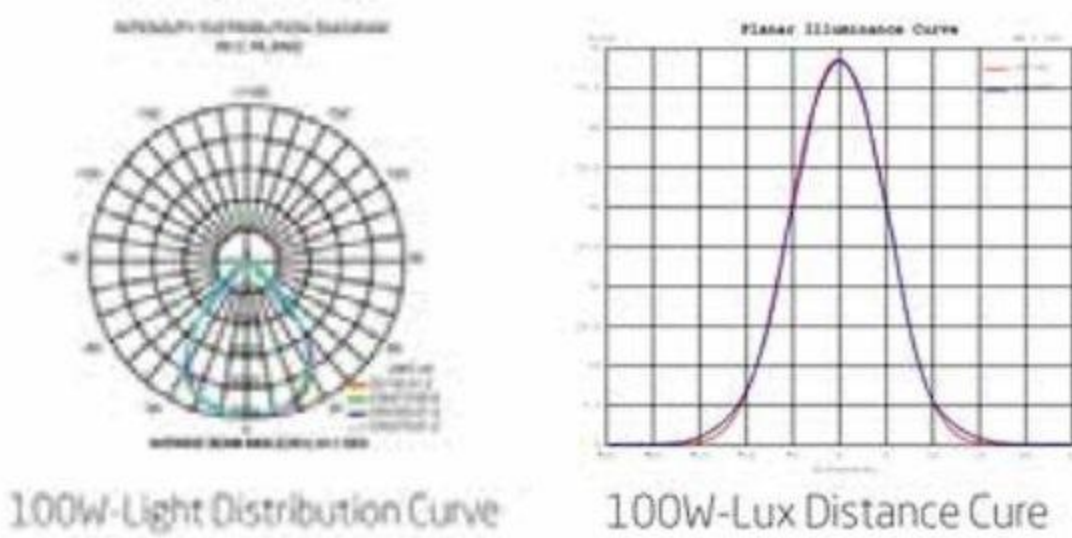

LED COLOUR FLOOD LIGHT

EB-FL-05 100W SERIES

**100
WATT**

Product Technical Parameters

Model No.	Voltage	Lumen	CCT
EB-FL-05 100W	220-240V/50-60Hz	9000lm	RED/GREEN/BLUE
PF	IP Grade	Beam Angle	Lifespan
0.9	IP65	90°	30,000h